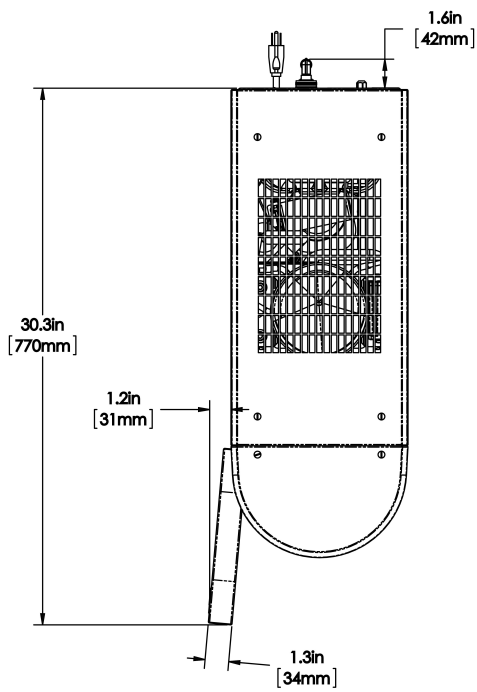

Plumbing Requirements

PSI	kPa	Fitting Supplied	Water Flow Required (GPM)
30-100	207-689	3/8" Male Flare Fitting	1.40

CAD Drawings

2D	Revit	KLC
●	●	●

WARNING: This product can expose you to chemicals including Bisphenol A (BPA), which is known to the State of California to cause birth defects or other reproductive harm. For more information go to www.P65Warnings.ca.gov

Last Updated:
09/09/2025

	Unit			Shipping				
	Height	Width	Depth	Height	Width	Depth	Weight	Volume
English	26.9 in.	10.0 in.	28.1 in.	43.1 in.	22.8 in.	30.5 in.	103.000 lbs	17.317 ft³
Metric	68.3 cm	25.4 cm	71.4 cm	109.5 cm	57.8 cm	77.5 cm	46.721 kgs	0.490 m³