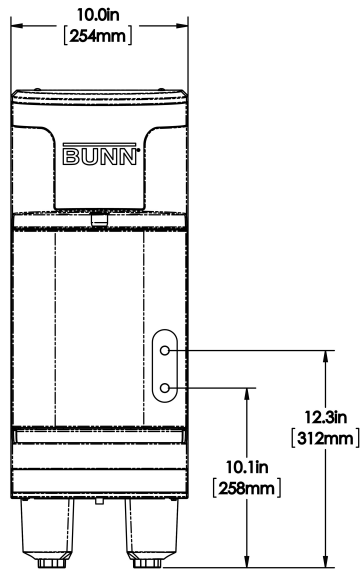

Last Updated:
09/09/2025

	Unit			Shipping				
	Height	Width	Depth	Height	Width	Depth	Weight	Volume
English	26.9 in.	10.0 in.	28.1 in.	43.1 in.	22.8 in.	30.5 in.	103.000 lbs	17.317 ft³
Metric	68.3 cm	25.4 cm	71.4 cm	109.5 cm	57.8 cm	77.5 cm	46.721 kgs	0.490 m³