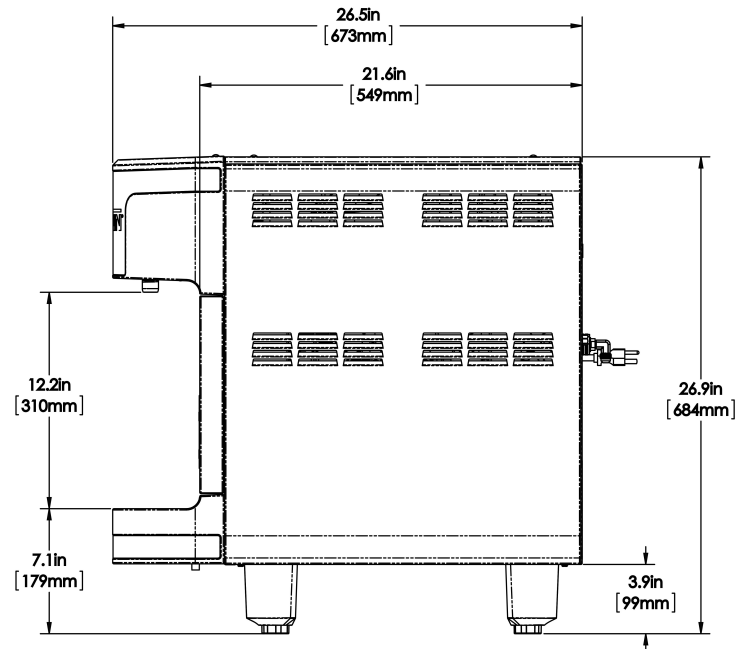

Last Updated:
09/09/2025

	Unit			Shipping				
	Height	Width	Depth	Height	Width	Depth	Weight	Volume
English	26.9 in.	10.0 in.	28.1 in.	43.1 in.	22.8 in.	30.5 in.	103.000 lbs	17.317 ft³
Metric	68.3 cm	25.4 cm	71.4 cm	109.5 cm	57.8 cm	77.5 cm	46.721 kgs	0.490 m³