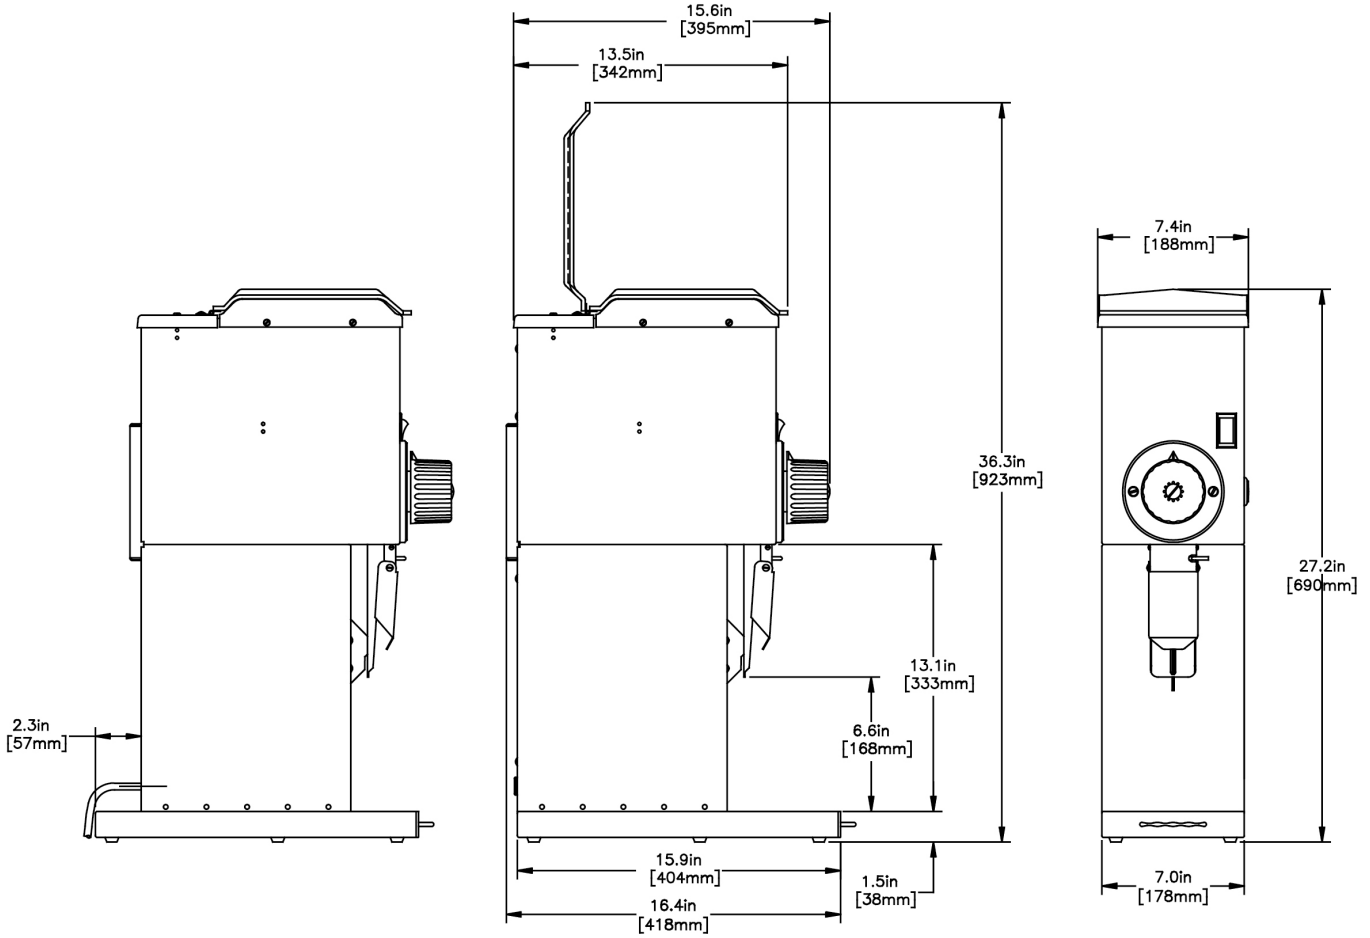

Agency:

Specifications

Product #: 22100.0000

Finish: Black

Hoppers: One

Hopper Capacity: 3.00 lbs (1.361 kgs)

Additional Features

Electrical & Capacity

Created on:
05/20/2019

	Unit			Shipping				
	Width	Height	Depth	Width	Height	Depth	Weight	Volume
English	7.4 in.	27.2 in.	16.0 in.	11.5 in.	30.0 in.	22.4 in.	56.200 lbs	4.472 ft ³
Metric	18.8 cm	69.1 cm	40.6 cm	29.2 cm	76.2 cm	56.9 cm	25.492 kgs	0.127 m ³